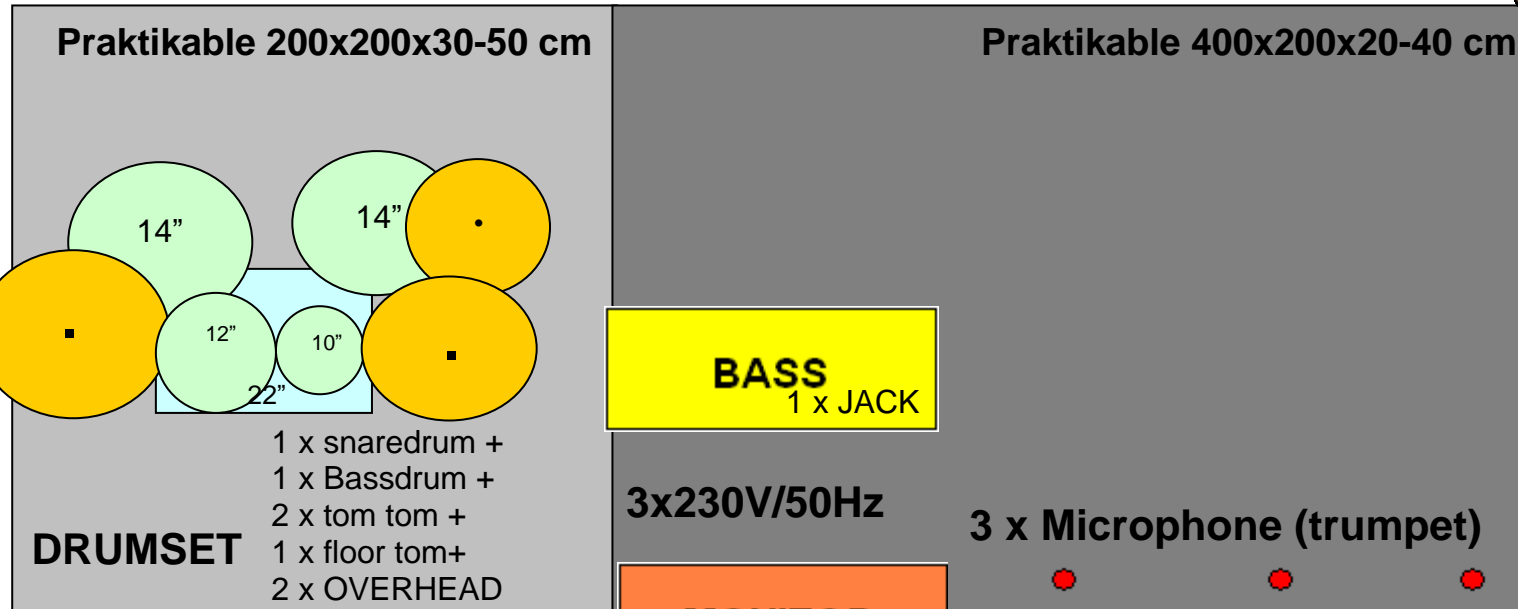

# METROKLUB Big Band - STAGEPLAN

min. 6 x ŽIDLE

one way

2x230V/50Hz

one way

2 x JACK (L+R)

**GUITAR**  
1 x JACK (MIC)

one way

**2 x Microphone**  
1 x Phantom mic. input  
1 x In-ear input  
(voice)

one way

**2 x Microphone - clip (trombone)**

**4 x Microphone - clip (saxophone)**

one way